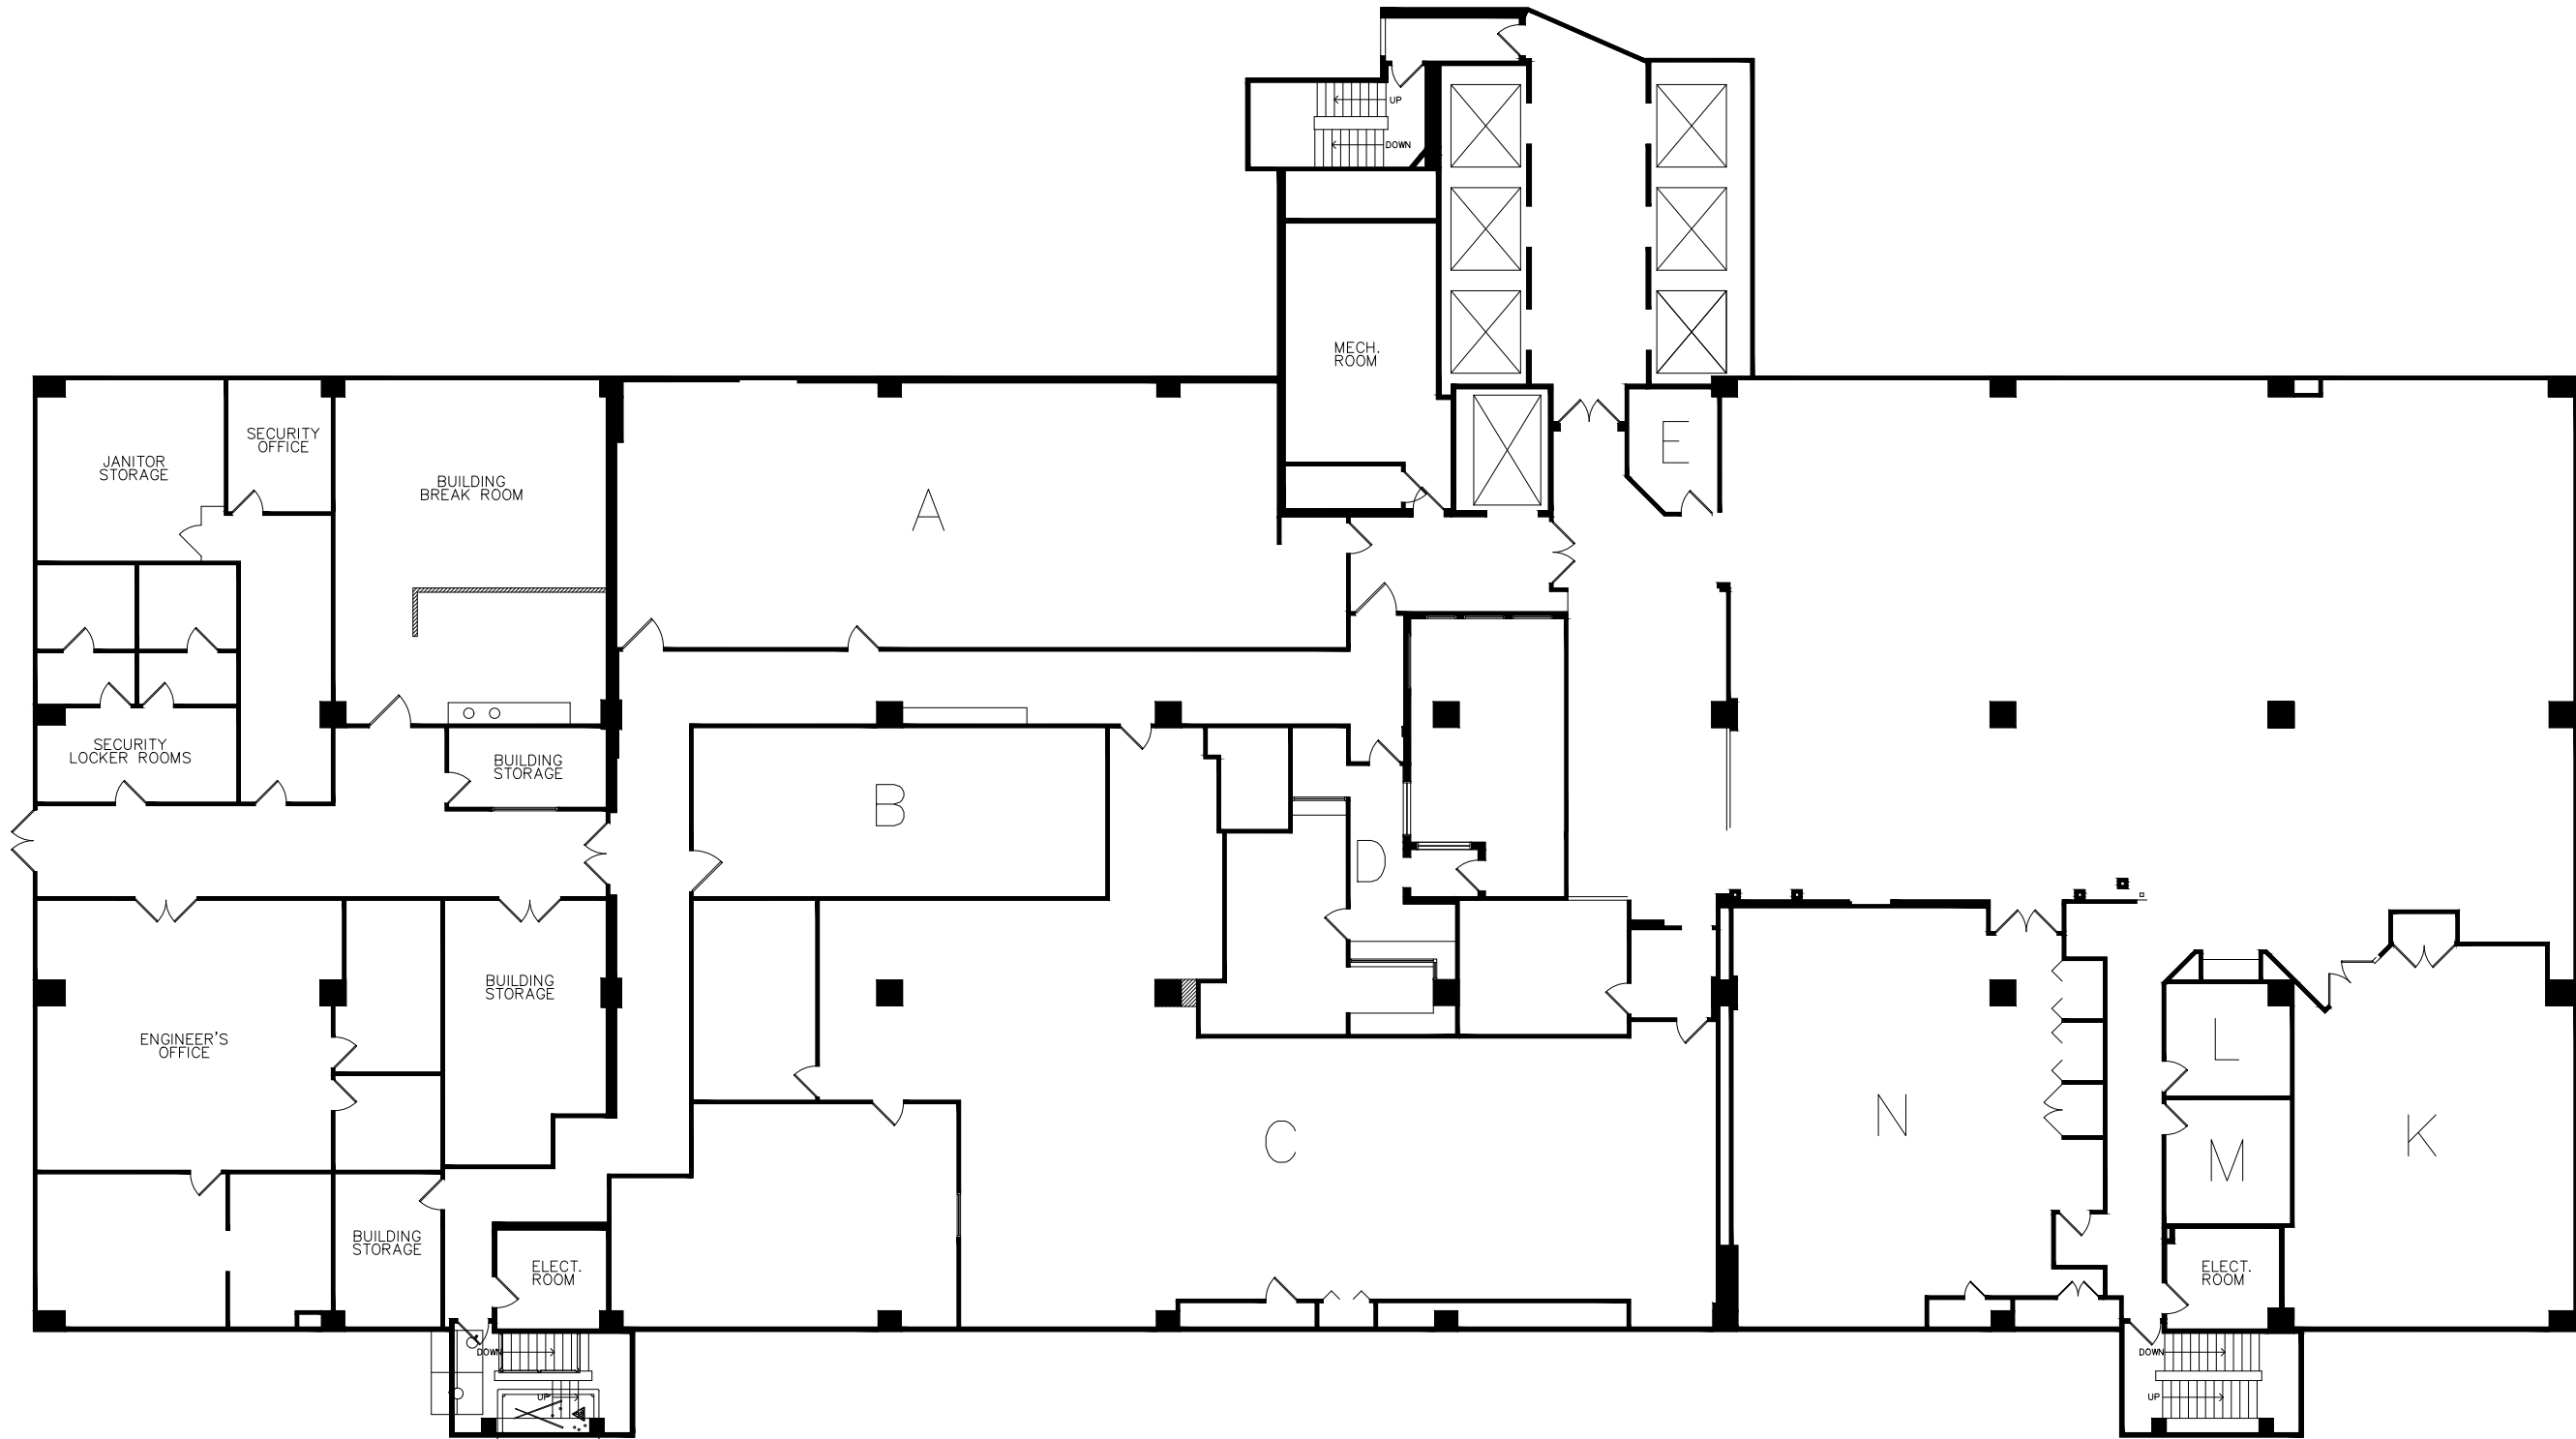

611 N. BRAND
LOWER LEVEL A
RSF: 19,470

ISSUE: 11/9/2017

REVISIONS:

LEGEND:

SHEET TITLE:

FLOOR PLAN

SHEET:

ID1.01